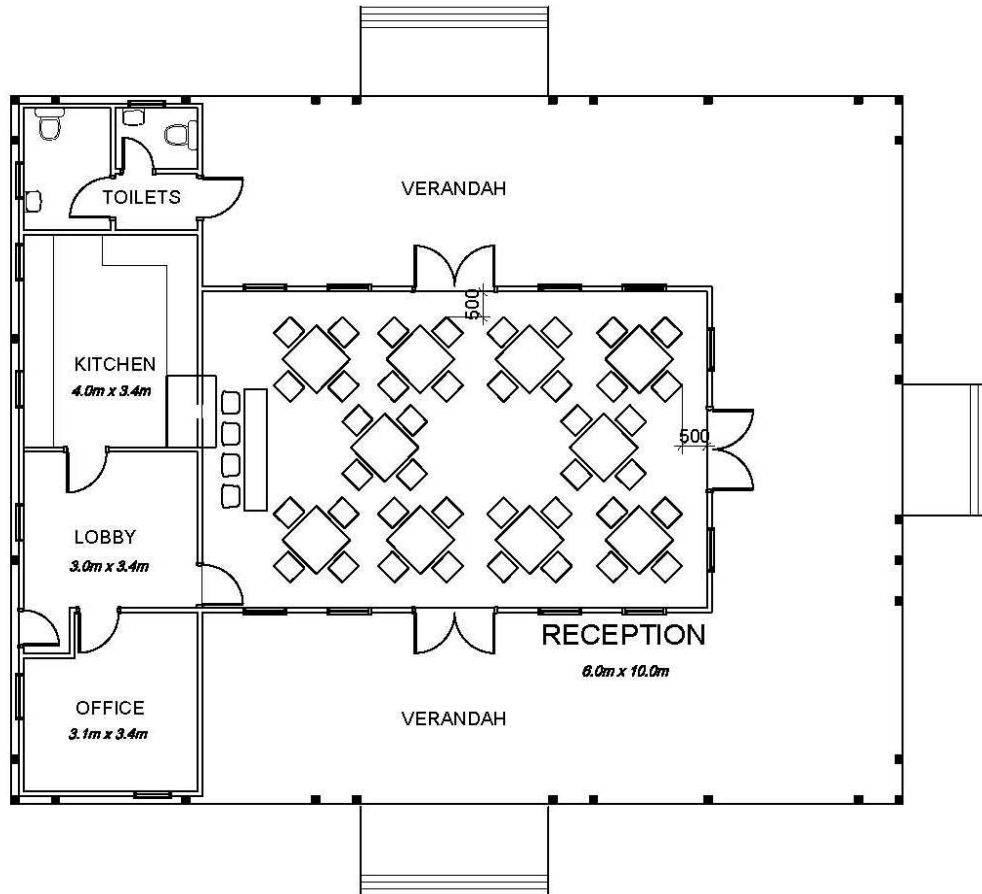

Rotorua Te Runanga Tea House

Room Set Up Tea House - Banquet

SEATING CAPACITY				
Venue	Theatre	Classroom	Cocktail	Banquet
Reception	40	30	70	40

For more information contact
 Events & Venues Rotorua
 P +64 7 349 5141
 E eventsandvenues@rdc.govt.nz
 W www.eventsandvenues.co.nz